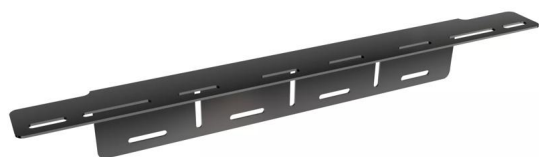

License Plate Bracket AX

Compatibility

Compatible with a wide range of the luminaires within the OSRAM LEDriving Driving Lights range

Robust Aluminium

High quality materials, especially light and at the same time robust and resistant

Easy Installation

For easy installation of OSRAM LEDriving driving and working lights

Bringing light to life with OSRAM LEDriving driving and working lights

To support the installation of the OSRAM LEDriving driving & working lights, OSRAM has developed a special series with suitable accessories for them. With the OSRAM License Plate Bracket AX, the OSRAM LEDriving driving & working lights, can now be installed quickly and easily on the appropriate vehicle. The OSRAM License Plate Bracket AX is a practical license plate bracket and holder for the OSRAM LEDriving driving lights in one. The OSRAM License Plate Bracket AX is compatible with a wide range of driving lights in the OSRAM LEDriving driving lights series. OSRAM also offers a 2-year guarantee¹). Please note: Special installation regulations apply. Individual special requirements and legislation of the countries must be observed.

Product datasheet

Technical data

Product information

Order reference	LEDDL ACC 103
-----------------	---------------

Dimensions & weight

Product weight	680.00 g
Length	0.0 mm

Lifespan

Guarantee	2 years
-----------	---------