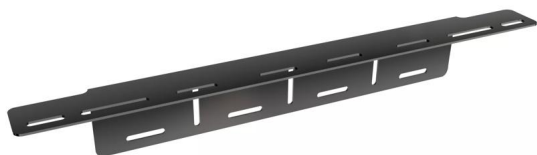

License Plate Bracket AX

Compatibility

Compatible with a wide range of the luminaires within the OSRAM LEDriving Driving Lights range

Robust Aluminium

High quality materials, especially light and at the same time robust and resistant

Easy Installation

For easy installation of OSRAM LEDriving driving and working lights

Bringing light to life with OSRAM LEDriving driving and working lights

To support the installation of the OSRAM LEDriving driving & working lights, OSRAM has developed a special series with suitable accessories for them. With the OSRAM License Plate Bracket AX, the OSRAM LEDriving driving & working lights, can now be installed quickly and easily on the appropriate vehicle. The OSRAM License Plate Bracket AX is a practical license plate bracket and holder for the OSRAM LEDriving driving lights in one. The OSRAM License Plate Bracket AX is compatible with a wide range of driving lights in the OSRAM LEDriving driving lights series. OSRAM also offers a 2-year guarantee¹). Please note: Special installation regulations apply. Individual special requirements and legislation of the countries must be observed.

Product datasheet

Technical data

Product information

Order reference	LEDDL ACC 103
-----------------	---------------

Dimensions & weight

Product weight	680.00 g
Length	0.0 mm

Lifespan

Guarantee	2 years
-----------	---------