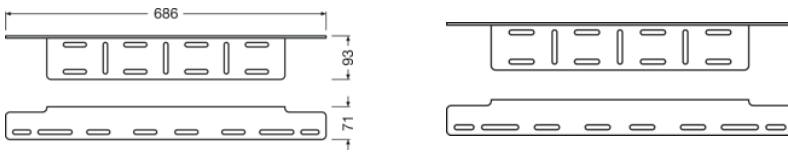

Easy Installation

For easy installation of OSRAM LEDriving driving and working lights

Bringing light to life with OSRAM LEDriving driving and working lights

To support the installation of the OSRAM LEDriving driving & working lights, OSRAM has developed a special series with suitable accessories for them. With the OSRAM License Plate Bracket AX, the OSRAM LEDriving driving & working lights, can now be installed quickly and easily on the appropriate vehicle. The OSRAM License Plate Bracket AX is a practical license plate bracket and holder for the OSRAM LEDriving driving lights in one. The OSRAM License Plate Bracket AX is compatible with a wide range of driving lights in the OSRAM LEDriving driving lights series. OSRAM also offers a 2-year guarantee¹). Please note: Special installation regulations apply. Individual special requirements and legislation of the countries must be observed.

Product datasheet

Technical data

Product information

Order reference	LEDDL ACC 103
-----------------	---------------

Dimensions & weight

Product weight	680.00 g
Length	0.0 mm

Lifespan

Guarantee	2 years
-----------	---------